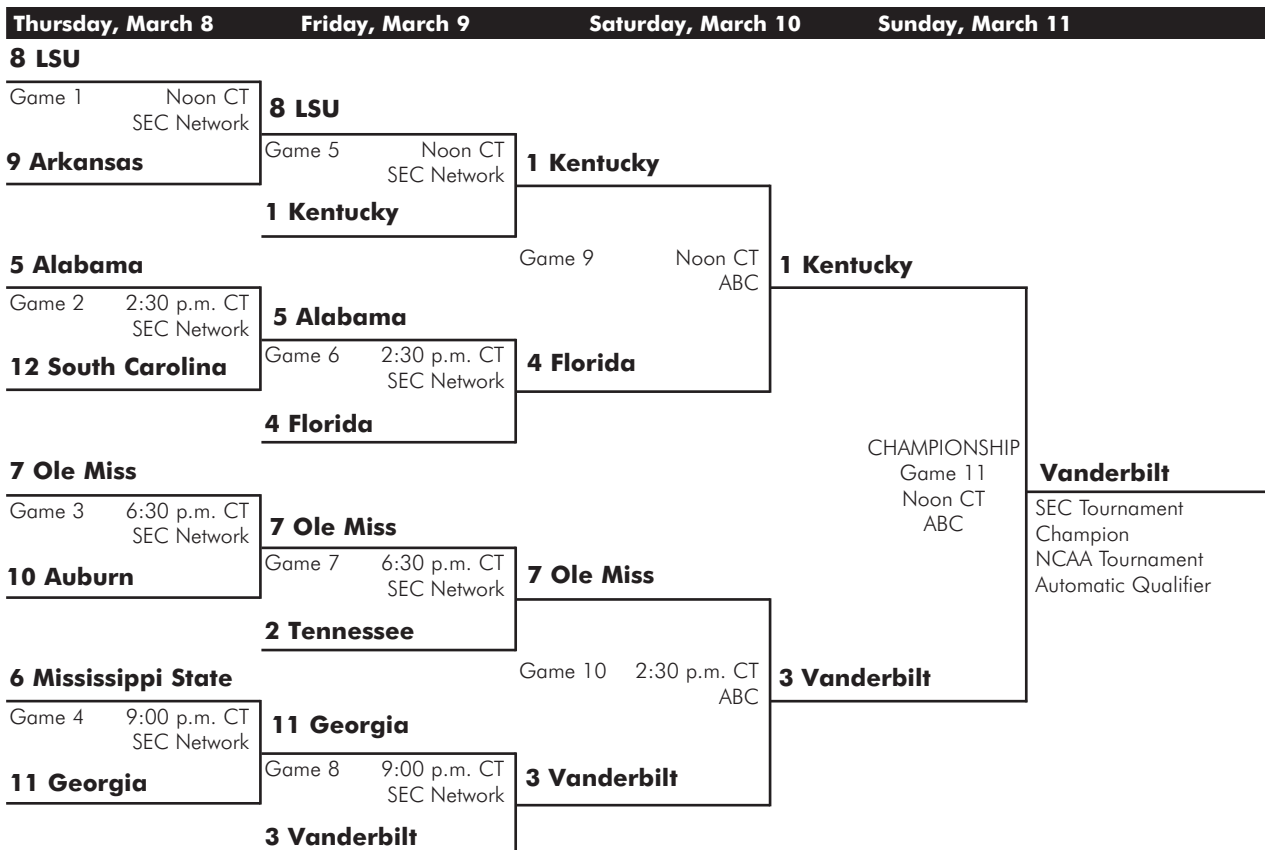

2012 All-SEC Tournament Team

- Erik Murphy, Florida
- Bradley Beal, Florida
- Terrence Jones, Kentucky
- Anthony Davis, Kentucky
- Lance Goulbourne, Vanderbilt
- John Jenkins, Vanderbilt (MVP)